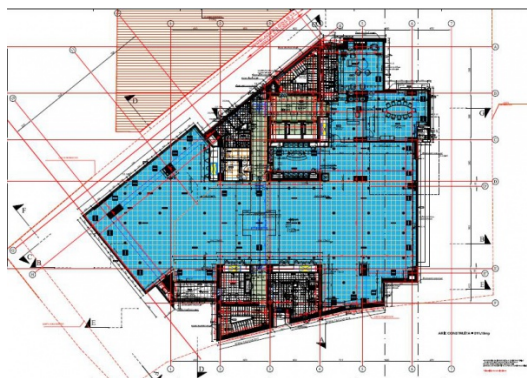

Office to let

PC Center

Bucharest, Sector 1, 9-13 Bucuresti Ploiesti Street

Building information

Building status	Existing
Total building area	8 068 sq m

Commercial terms

Office space*	after login *
Parking	after login *
Service charge*	after login *
Minimum lease term	after login *
Availability	after login *

* Asking terms for m²/month

Location

Available space

Building completely leased

Typical floor plan

Contact

+40 21 302 3400

More information